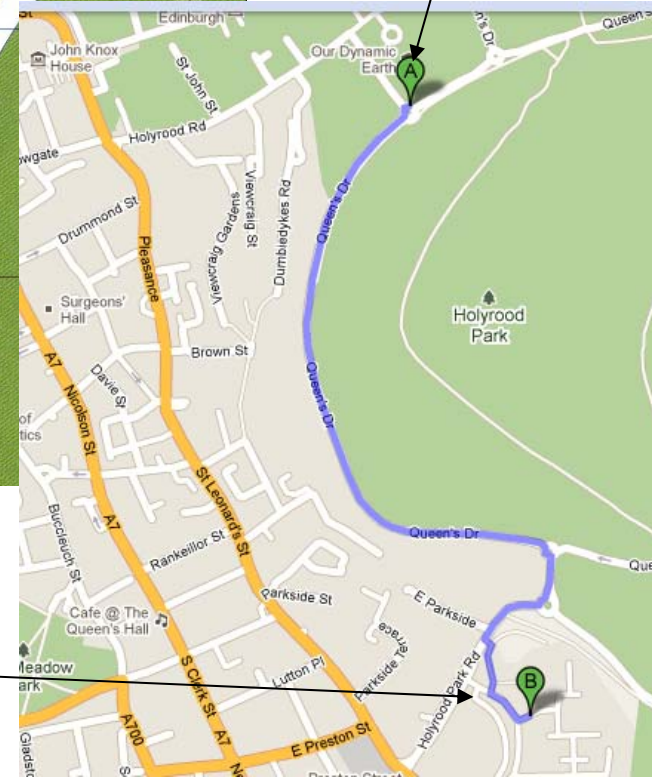

Railway station

Our Dynamic Earth  
Welcome Reception  
Sunday 10th July

Pollock Halls and John McIntyre  
Conference Centre for ISAES from  
Monday 11 July